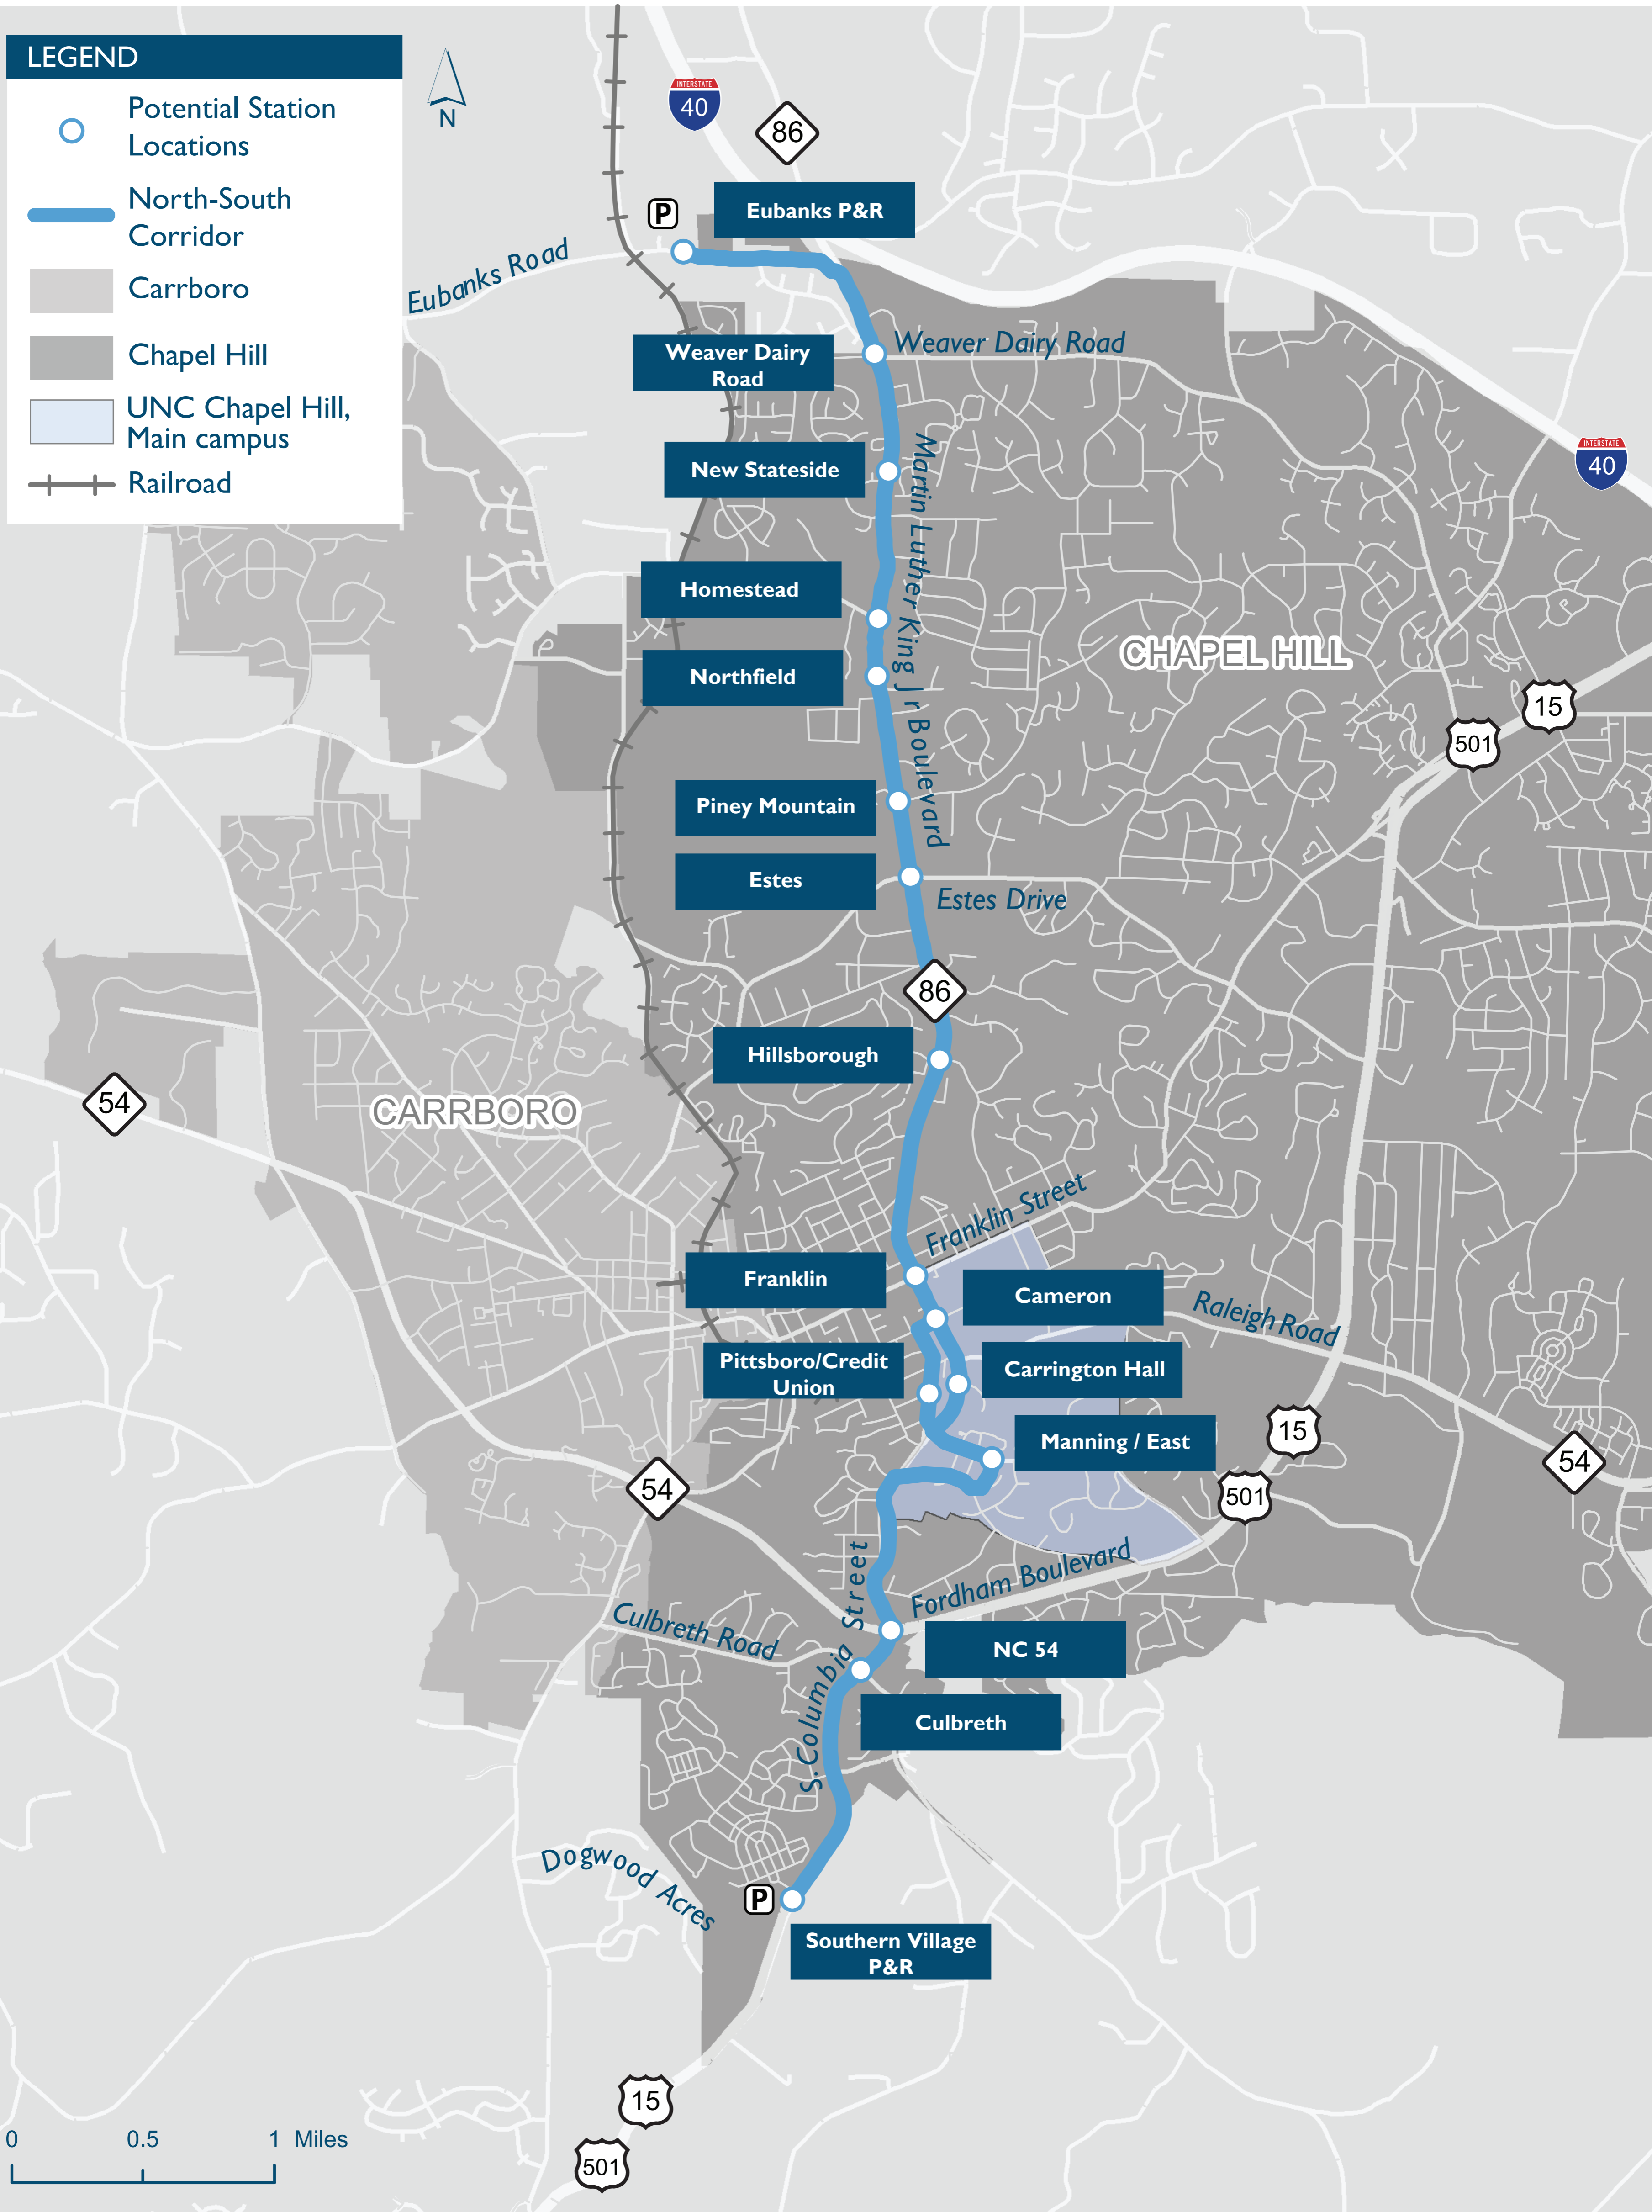

LEGEND

-  Potential Station Locations
-  North-South Corridor
-  Carrboro
-  Chapel Hill
-  UNC Chapel Hill, Main campus
-  Railroad

0 0.5 1 Miles